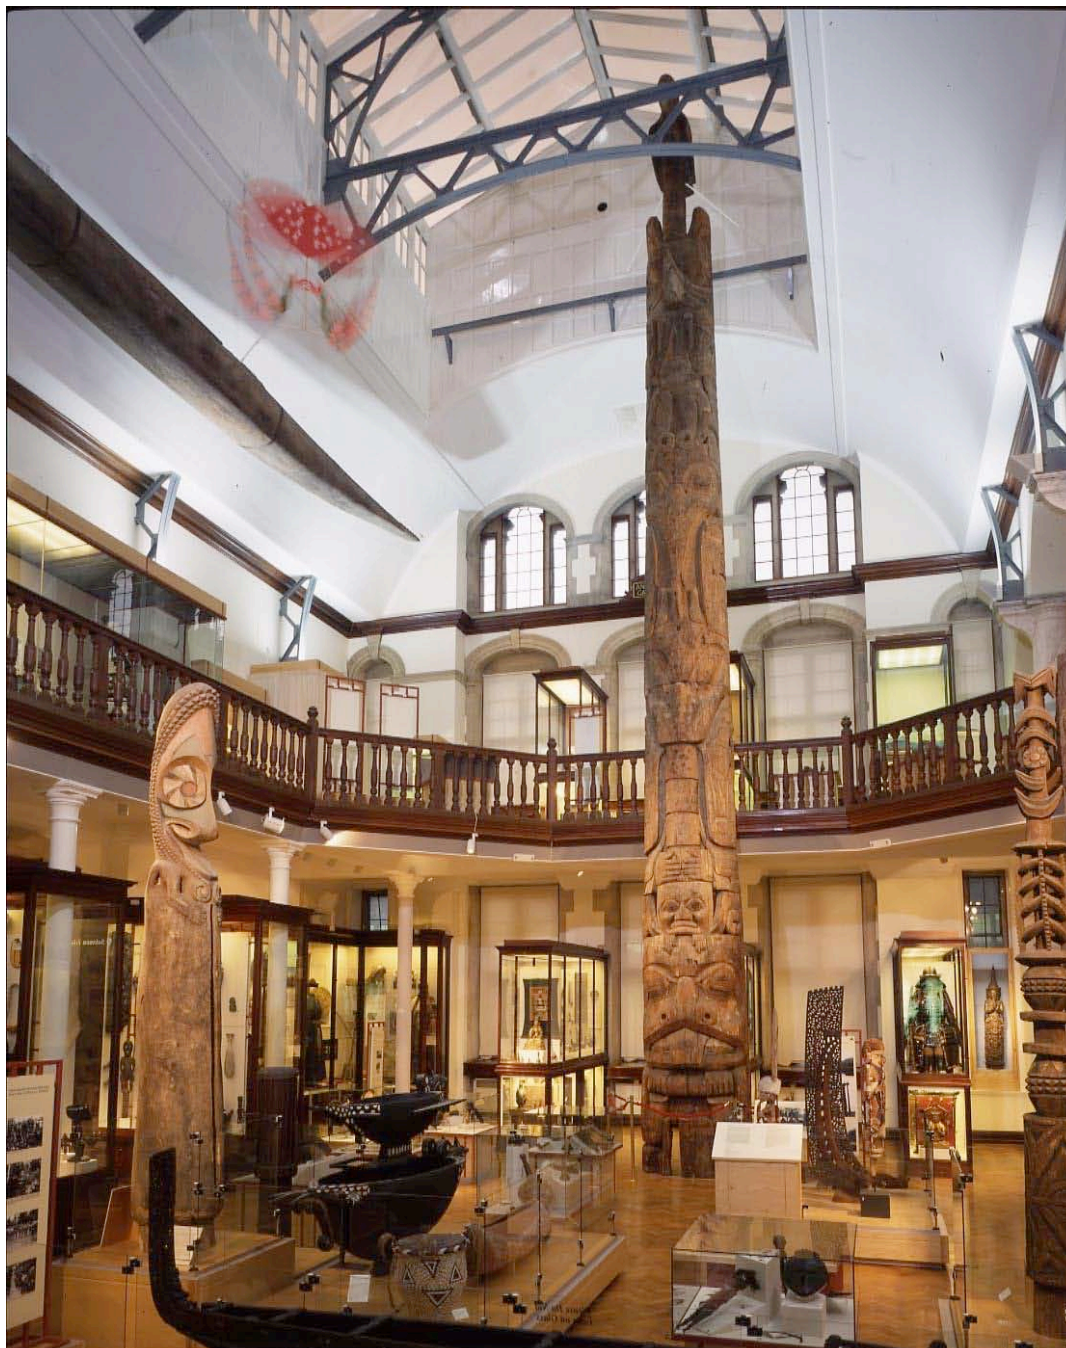

The Museum galleries. The exhibition will occupy the entire top (mezzanine) floor

EXHIBITING ARTISTS include:

Chris Charteris
Bethany Edmunds
Jason Hall
Niki Hastings-
McFall
Lonnie
Hutchinson
John Ioane
Shigeyuki Kihara
Maureen Lander

Hemi Macgregor
Nick McFarlane
George Nuku
Ani O'Neill
Reuben Paterson
James Pinker
Louise Potiki-Bryant
Rachel Rakena
Rosanna Raymond
Lisa Reihana

Natalie Robertson
Greg Semu
Suzanne Tamaki
Tracey Tawhiao
Filipe Tohi
Michel Tuffery
Sheyne Tuffery
Francis Upritchard
Wayne Youle